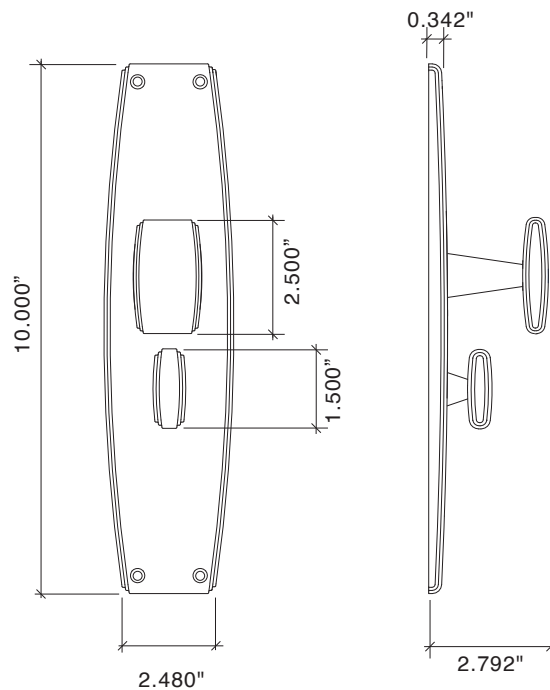

- Art Deco Design
- Forged Brass Escutcheon Inside and Outside
- Solid Forged Brass Knob, Thumb Turn
- Hand Polished
- Plates available with Cuts for all Von Morris Locks as well as Custom Cuts for other Manufacturers' Locks
- Specify door thickness when ordering
- All IML Privacy and Tubular Mortise Bolt Privacy Sets come with ER Trim Standard on the Exterior. Exterior Bit Key Trim can be substituted for no additional charge.

Art Deco Trim with Art Deco Knob 8804-250

Art Deco Escutcheon Sets with Art Deco Knob

Entry Mortise

981602 Art Deco Escutcheon Set w/Knob -Entry Mortise Set, 2.5" Back Set Standard, Other Backsets Available, Please Inquire