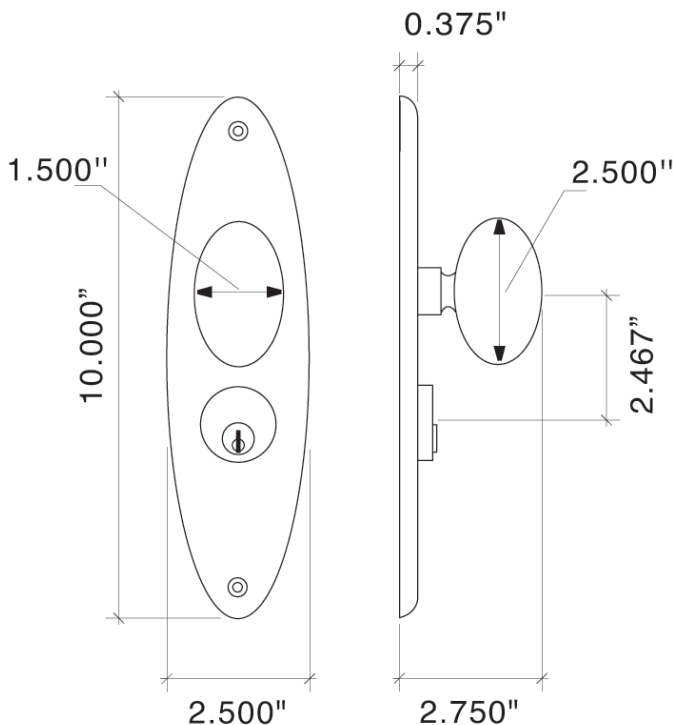

813018 Westown Escutcheon Set w/ Large Oval Knob - Tubular Passage Latch, 2-3/8 Back Set

813024 Westown Escutcheon Set w/ Large Oval Knob - Tubular Privacy Latch, 2-3/4 Back Set

813028 Westown Escutcheon Set w/ Large Oval Knob - Tubular Privacy Latch, 2-3/8 Back Set

813012 Westown Escutcheon Set w/ Large Oval Knob - Privacy (Tubular Passage Latch with Mortise Bolt 2-3/8 Back Set)

Dummy Trim

81307 Westown Escutcheon Set w/ Large Oval Knob - Single Dummy

81308 Westown Escutcheon Set w/ Large Oval Knob - Pair of Dummies