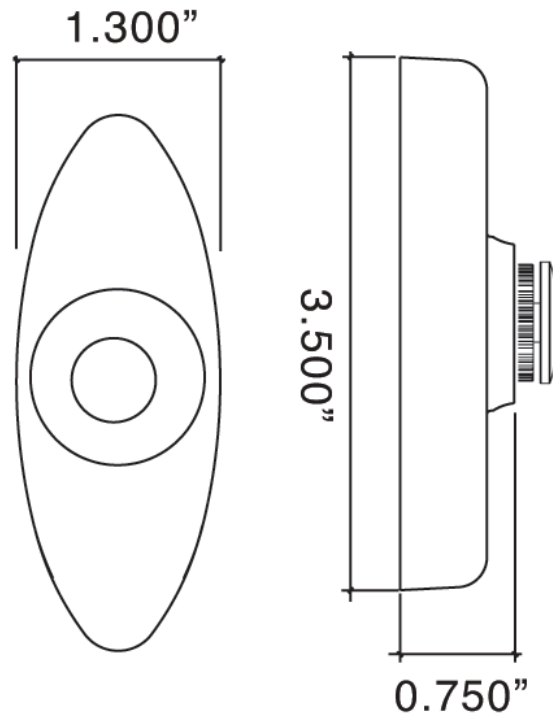

256-7002

Square Bevel Bell Push

- Solid Forged Brass
- Oblong Oval Trim Cover
- Fully Concealed Mounting
- Super Bright White LED Illuminated Push Button

Westtown Oblong Bell Push