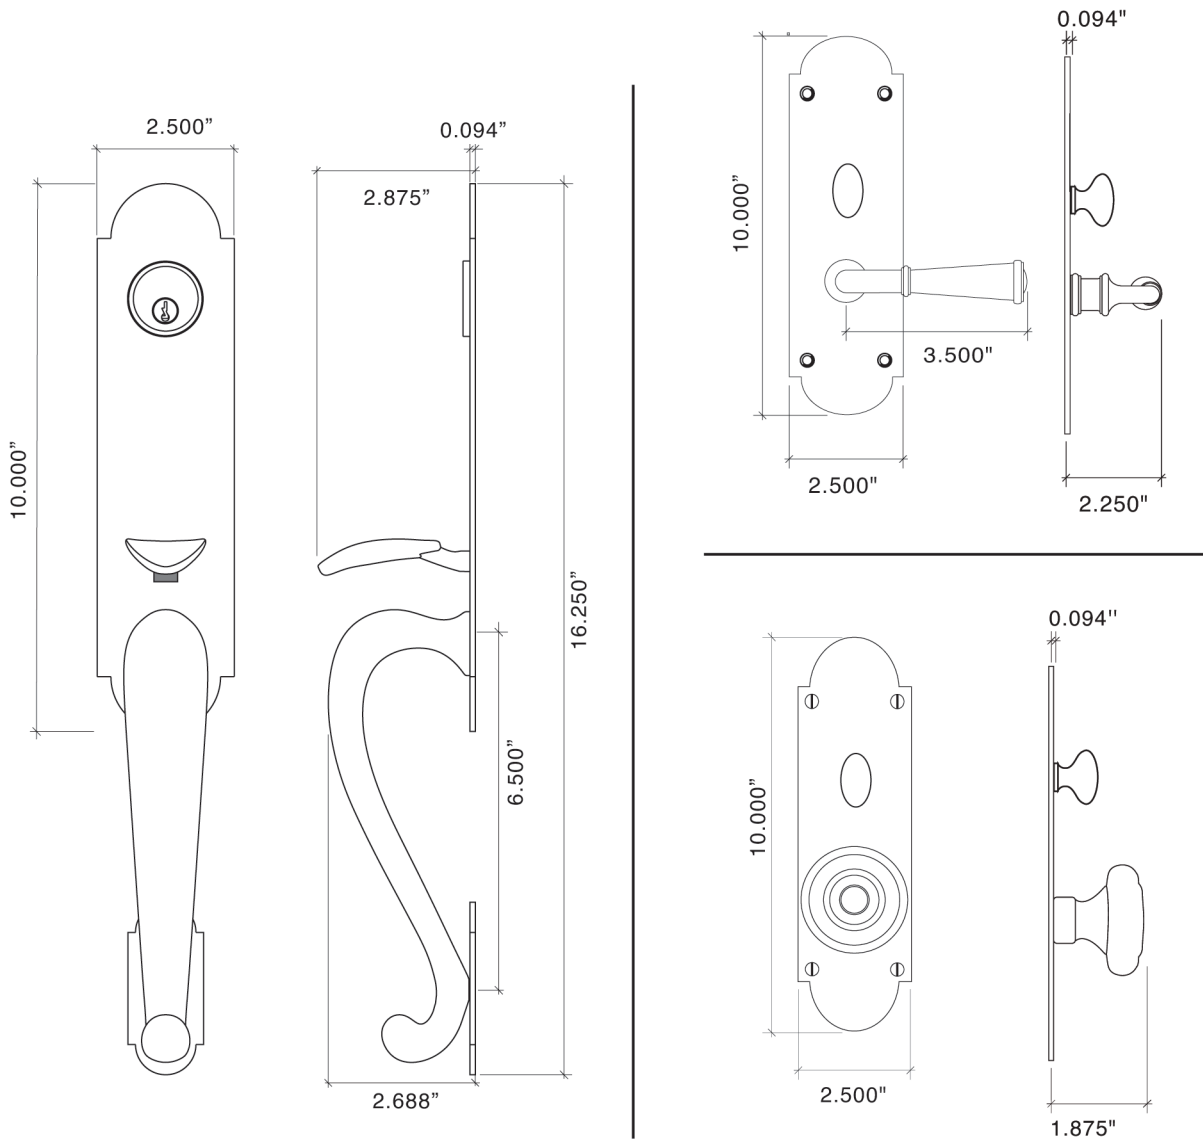

## Palladian/Newtown Handleset with Knob

\*Handlesets are Made-to-Order

973004 Palladian/Newtown Handle Set Entry w/Knob, 2.5" Back Set Standard, Other Backsets Available, Please Inquire

973008 Palladian/Newtown Handle set Full Dummy w/Knob

## Palladian/Newtown Handleset with Lever

\*Handlesets are Made-to-Order

971004 Palladian/Newtown Handle Set Entry w/Lever, 2.5" Back Set Standard, Other Backsets Available, Please Inquire

971008 Palladian/Newtown Handle set Full Dummy w/Lever

Newtown Handleset  
Exterior

Interior Lever

Interior Knob

8826  
Curved, Small Rose

- Solid Forged Brass Handleset with Thumb Latch and Palladian Plate

- Classic Design

- Interior Trim Options: Knob/Lever Escutcheon Sets, Knob/Lever on Rose, or Full Interior Handset, all in Solid Forged Brass