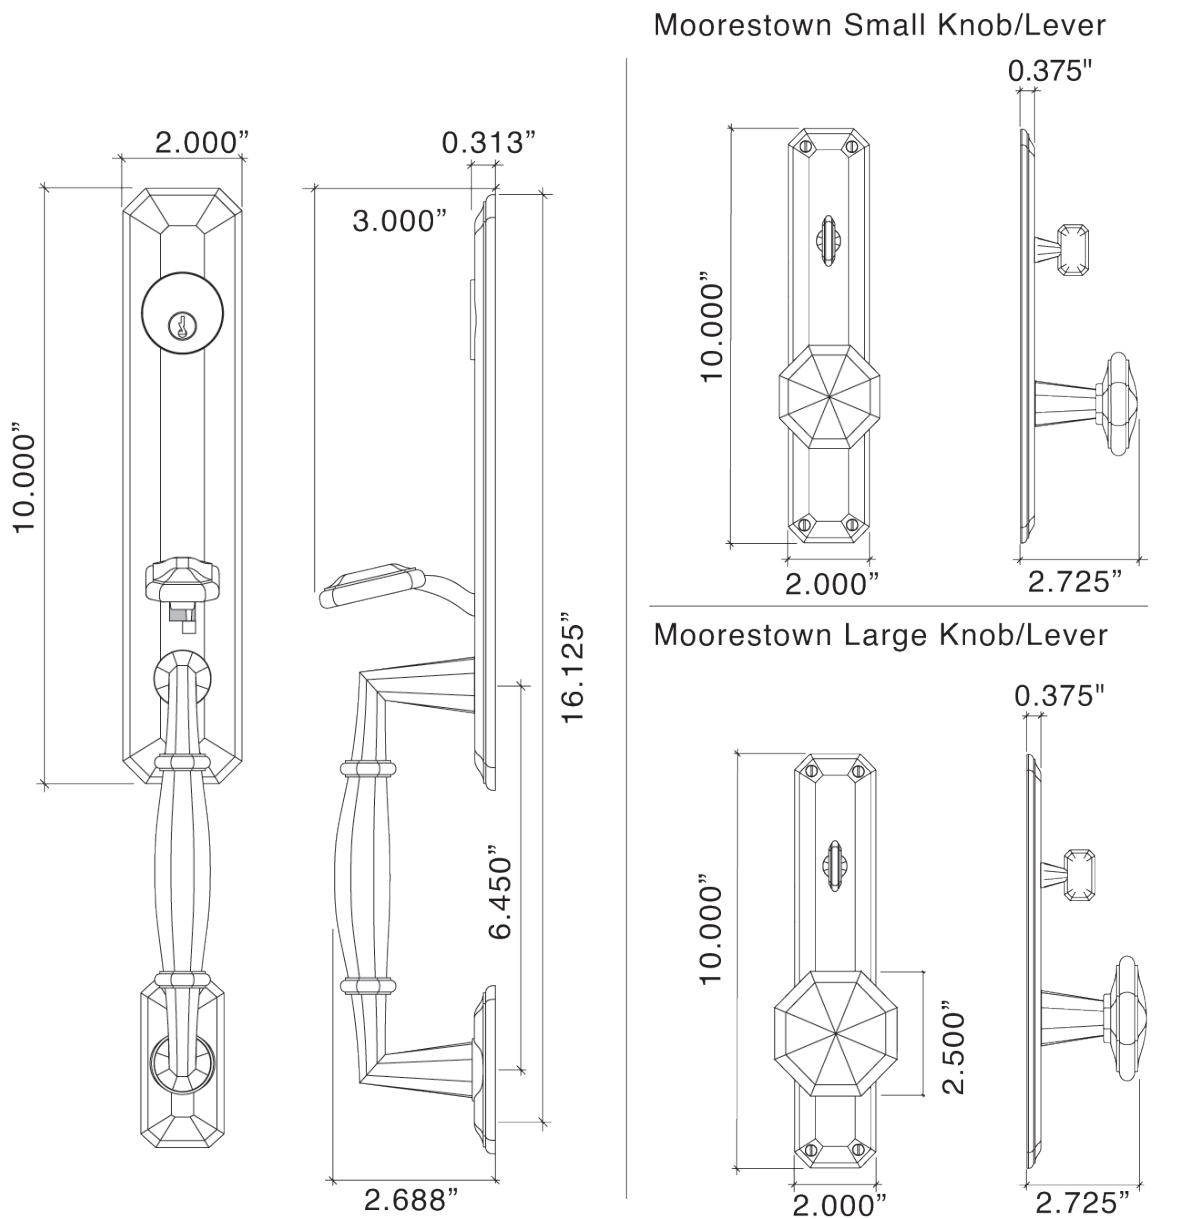

Moorestown Handleset with Small Knob

*Handlesets are Made-to-Order

973904 Moorestown Handle Set Entry w/Small Knob, 2.5" Back Set Standard, Other Backsets Available, Please Inquire

973908 Moorestown Handle set Full Dummy w/Small Knob

Moorestown Handleset with Large Knob

*Handlesets are Made-to-Order

974904 Moorestown Handle Set Entry w/Large Knob, 2.5" Back Set Standard, Other Backsets Available, Please Inquire

974908 Moorestown Handle set Full Dummy w/Large Knob

Moorestown Handleset
Exterior

Interior Lever

Interior Knob

-
- Solid Forged Brass Octagonal Faceted Handleset with Detailed Thumb-Latch and Plate
 - Faceted Octagonal Design
 - Interior Trim Options: Knob/Lever on Escutcheon or Full Interior Handleset, all in Solid Forged Brass
 - All Von Morris Knobs, Levers, Roses and Escutcheon Sets are available for Interior Trim
 - Prices are based upon a standard 1.75 inch door thickness and 2.5 inch backset lock. Other backsets and accommodations for alternate door thicknesses are available at extra cost. Please check with customer service.