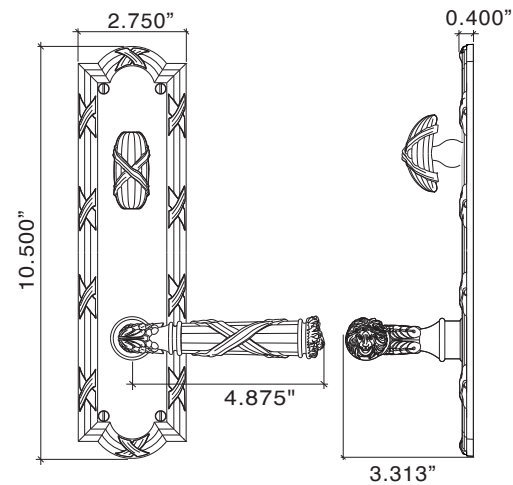

*Handlesets are Made-to-Order

973304 Ribbon & Reed Handle set Entry, Lion Head Knob on Large Escutcheon, 2.5" Back Set Standard, Other Backsets Available, Please Inquire

973308 Ribbon & Reed Handle set Full Dummy, Lion Head Knob on Large Escutcheon

*Handlesets are Made-to-Order

971304 Ribbon & Reed Handle set Entry, Lion Head Lever on Large Escutcheon, 2.5" Back Set Standard, Other Backsets Available, Please Inquire

971308 Ribbon & Reed Handle set Full Dummy, Lion Head Lever on Large Escutcheon

Ribbon & Reed Lions Head Knob on Large Plate

Ribbon & Reed Lions Head Lever on Large Plate

Ribbon & Reed Handlesets with Lion Head Knob/Lever on Large Interior Plates

Ribbon & Reed Handleset
Exterior

Interior
Large Plate
Lion Head Knob

Interior
Large Plate
Lion Head Lever

Alternative Large
Lever End Cap

- Escutcheon Plates are CNC Milled and completely Hand Chiseled
- Grip Handle, Thumb Button, Knob, Lever and Thumb Turn are all Lost Wax Cast Brass.
- All components are Hand Chiseled for Exceptional Detail not achievable by any other means
- Ribbon & Reed Design
- Available in Solid and Mixed Finishes
- Interior Trim Options: Knob/Lever Escutcheon Sets or Full Interior Handleset, all in Solid Brass Ribbon & Reed Design
- All Von Morris Knobs, Levers, and Escutcheons are available for Interior Trim