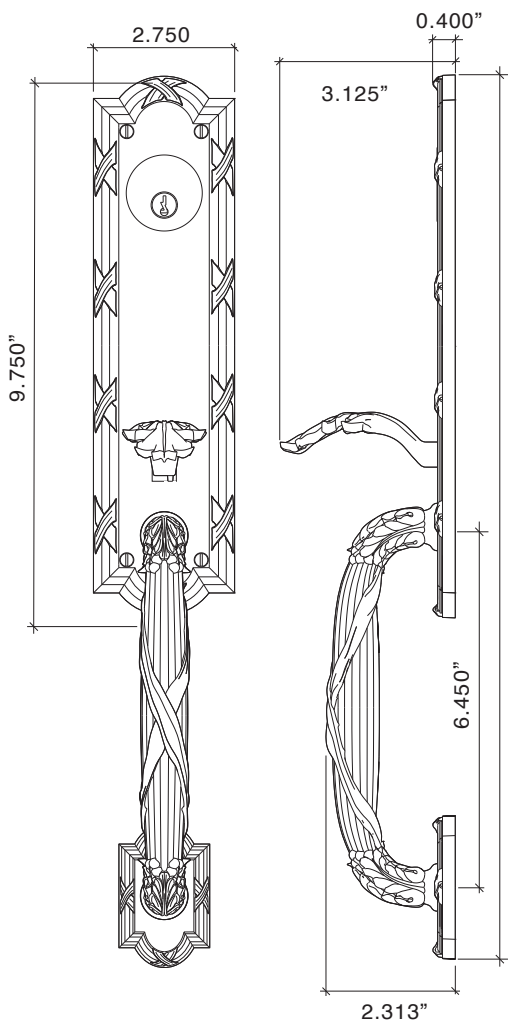

*Handlesets are Made-to-Order

973304 Ribbon & Reed Handle set Entry, Lion Head Knob on Large Escutcheon, 2.5" Back Set Standard, Other Backsets Available, Please Inquire

973308 Ribbon & Reed Handle set Full Dummy, Lion Head Knob on Large Escutcheon

*Handlesets are Made-to-Order

971304 Ribbon & Reed Handle set Entry, Lion Head Lever on Large Escutcheon, 2.5" Back Set Standard, Other Backsets Available, Please Inquire

971308 Ribbon & Reed Handle set Full Dummy, Lion Head Lever on Large Escutcheon

Ribbon & Reed Lions Head Knob on Large Plate

Ribbon & Reed Lions Head Lever on Large Plate

Ribbon & Reed Handlesets with Lion Head Knob/Lever on Large Interior Plates

Ribbon & Reed Handleset
Exterior

Interior
Large Plate
Lion Head Knob

Interior
Large Plate
Lion Head Lever

Alternative Large
Lever End Cap

- Escutcheon Plates are CNC Milled and completely Hand Chiseled
- Grip Handle, Thumb Button, Knob, Lever and Thumb Turn are all Lost Wax Cast Brass.
- All components are Hand Chiseled for Exceptional Detail not achievable by any other means
- Ribbon & Reed Design
- Available in Solid and Mixed Finishes
- Interior Trim Options: Knob/Lever Escutcheon Sets or Full Interior Handleset, all in Solid Brass Ribbon & Reed Design
- All Von Morris Knobs, Levers, and Escutcheons are available for Interior Trim