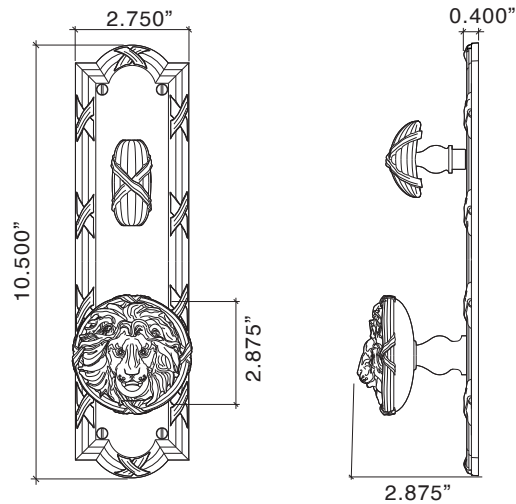

*Handlesets are Made-to-Order

973304 Ribbon & Reed Handle set Entry, Lion Head Knob on Large Escutcheon, 2.5" Back Set Standard, Other Backsets Available, Please Inquire

973308 Ribbon & Reed Handle set Full Dummy, Lion Head Knob on Large Escutcheon

*Handlesets are Made-to-Order

971304 Ribbon & Reed Handle set Entry, Lion Head Lever on Large Escutcheon, 2.5" Back Set Standard, Other Backsets Available, Please Inquire

971308 Ribbon & Reed Handle set Full Dummy, Lion Head Lever on Large Escutcheon

Ribbon & Reed Lions Head Knob on Large Plate

Ribbon & Reed Lions Head Lever on Large Plate

Ribbon & Reed Handlesets with Lion Head Knob/Lever on Large Interior Plates

Ribbon & Reed Handleset
Exterior

Interior
Large Plate
Lion Head Knob

Interior
Large Plate
Lion Head Lever

Alternative Large
Lever End Cap

- Escutcheon Plates are CNC Milled and completely Hand Chiseled
- Grip Handle, Thumb Button, Knob, Lever and Thumb Turn are all Lost Wax Cast Brass.
- All components are Hand Chiseled for Exceptional Detail not achievable by any other means
- Ribbon & Reed Design
- Available in Solid and Mixed Finishes
- Interior Trim Options: Knob/Lever Escutcheon Sets or Full Interior Handleset, all in Solid Brass Ribbon & Reed Design
- All Von Morris Knobs, Levers, and Escutcheons are available for Interior Trim