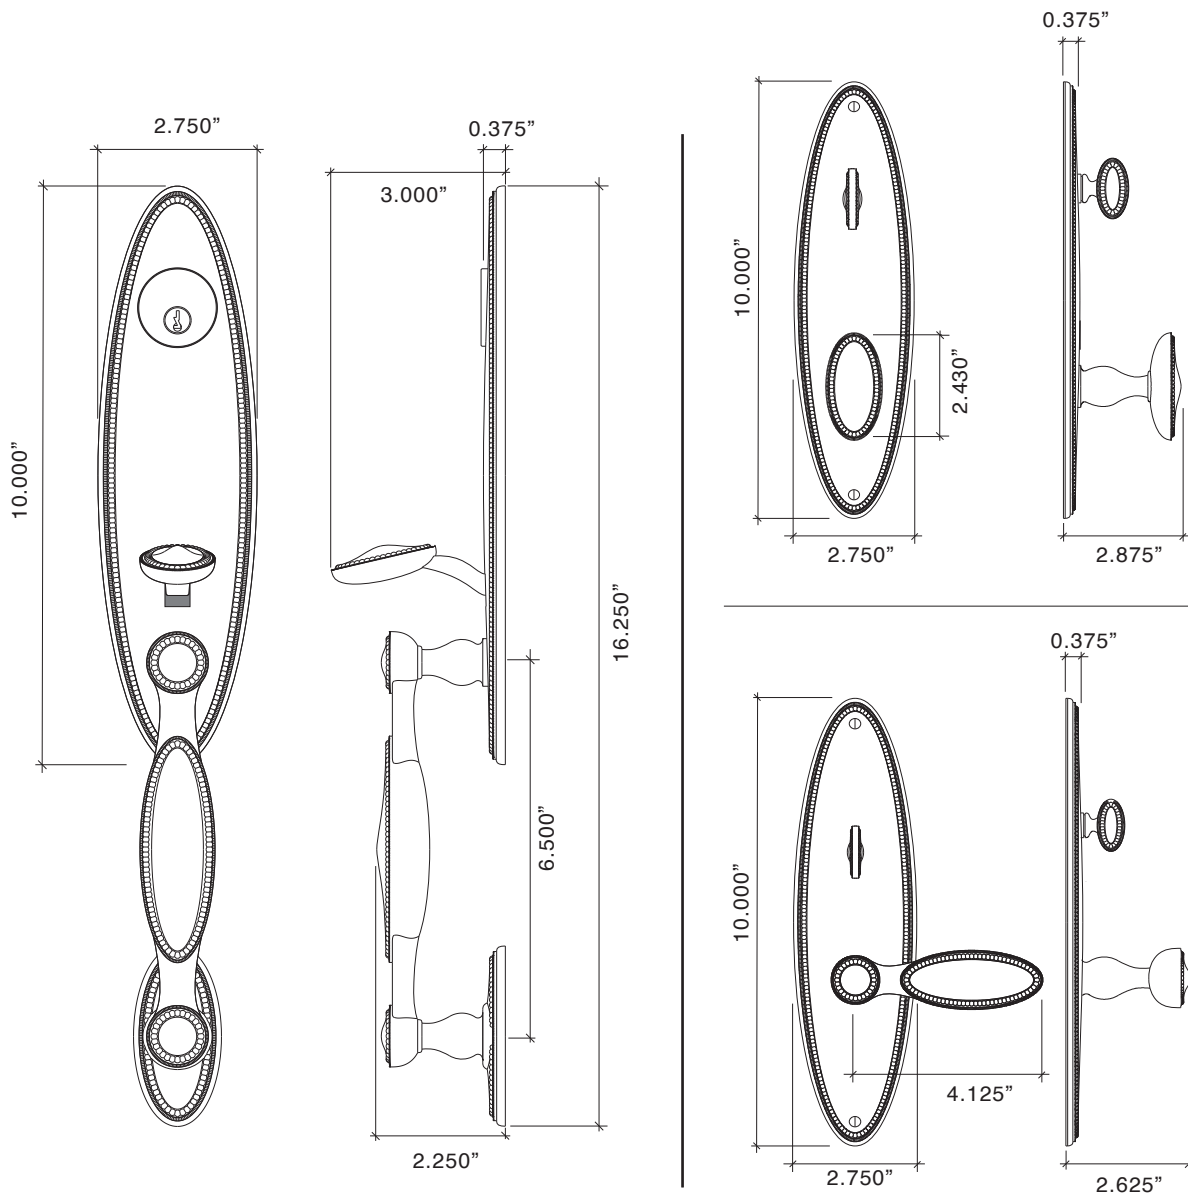

Beaded Handleset with Knob

*Handlesets are Made-to-Order

973704 Beaded Handle Set Entry w/Knob, 2.5" Back Set Standard, Other Backsets Available, Please Inquire

973708 Beaded Handle set Full Dummy Knob

Beaded Handleset with Lever

*Handlesets are Made-to-Order

971704 Beaded Handle Set Entry w/Lever, 2.5" Back Set Standard, Other Backsets Available, Please Inquire

971708 Beaded Handle set Full Dummy Lever

Beaded Handleset
Exterior

Interior Lever

Interior Knob

-
- Solid Forged Brass Beaded handleset with Detailed Thumbblatch and Plate.
 - Detailed Beaded design.
 - Interior Trim Options: Knob/Lever on Escutcheon or Full Interior handleset, all in Solid Forged Brass Beaded Design.
 - All Von Morris Knobs, Levers and Escutcheons are available for Interior Trim
 - Prices are based upon a standard 1.75 inch door thickness and 2.5 inch backset lock. Other backsets and accommodations for alternate door thicknesses are available at extra cost. Please check with customer service.