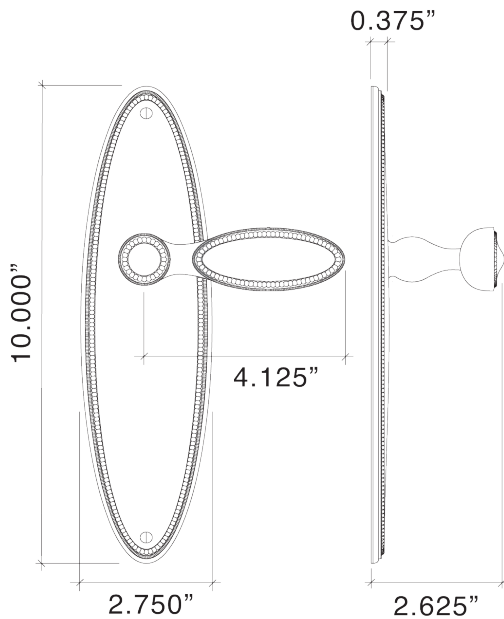

Beaded Multi-Point Trim - American Cylinder

*Multi-Point Trim is Made-to-Order

72701	Beaded American Cylinder Multi Point Active Function
72702	Beaded American Cylinder Multi Point Full Dummy
72703	Beaded American Cylinder Multi Point Passage Function
72704	Beaded American Cylinder Multi Point Patio Function
72705	Beaded American Cylinder Multi Point Fixed Exterior/Active Interior

Von Morris Beaded Multi-Point lock trim is Custom Made to Order. Your trim will be crafted to the door specifications/-details/measurements you provide.

In classic Von Morris style, paying exacting attention to detail, all Von Morris Escutcheon Plates may be modified to fit a multitude of Multi-Point locks in either Euro Profile Cylinder or American Cylinder.

The Von Morris American Cylinder Multi-Point trim is different from other manufacturers. Von Morris has redesigned every aspect of the Multi-Point Trim, including the American Cylinder Mounting Blocks. Instead of one generic block mounted to all styles, each suite gets its own unique suited block. For Profile Cylinder trims, the turn piece mounted to the Profile Cylinder is the same design as the trim.

Von Morris is the only mainline manufacturer to stay true to its suited line, offering the same attention to detail that is available in every Knob, Lever, Rose and Escutcheon Plate. This allows you to complete a full hardware schedule with the same style, detail, quality, and value for which the Von Morris product has come to be known.

- Highly Detailed Beaded Design
- Solid forged brass with Beaded Lever and Plate
- Adaptor for American cylinder block has the same detailing as rest of Beaded suite.
- Turnpieces for both American cylinder and European Profile cylinder share the same detailing as rest of Beaded suite