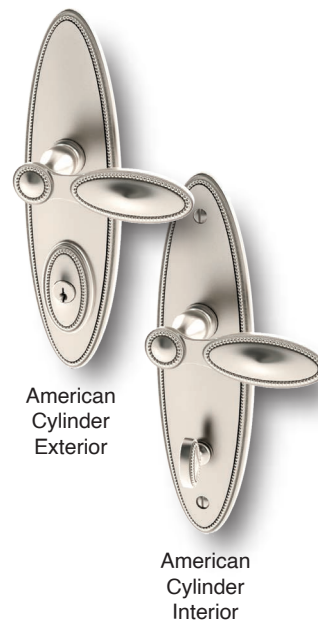

Beaded Multi-Point Trim - American Cylinder

*Multi-Point Trim is Made-to-Order

72701	Beaded American Cylinder Multi Point Active Function
72702	Beaded American Cylinder Multi Point Full Dummy
72703	Beaded American Cylinder Multi Point Passage Function
72704	Beaded American Cylinder Multi Point Patio Function
72705	Beaded American Cylinder Multi Point Fixed Exterior/Active Interior

Von Morris Beaded Multi-Point lock trim is Custom Made to Order. Your trim will be crafted to the door specifications/-details/measurements you provide.

In classic Von Morris style, paying exacting attention to detail, all Von Morris Escutcheon Plates may be modified to fit a multitude of Multi-Point locks in either Euro Profile Cylinder or American Cylinder.

The Von Morris American Cylinder Multi-Point trim is different from other manufacturers. Von Morris has redesigned every aspect of the Multi-Point Trim, including the American Cylinder Mounting Blocks. Instead of one generic block mounted to all styles, each suite gets its own unique suited block. For Profile Cylinder trims, the turn piece mounted to the Profile Cylinder is the same design as the trim.

Von Morris is the only mainline manufacturer to stay true to its suited line, offering the same attention to detail that is available in every Knob, Lever, Rose and Escutcheon Plate. This allows you to complete a full hardware schedule with the same style, detail, quality, and value for which the Von Morris product has come to be known.

- Highly Detailed Beaded Design
- Solid forged brass with Beaded Lever and Plate
- Adaptor for American cylinder block has the same detailing as rest of Beaded suite.
- Turnpieces for both American cylinder and European Profile cylinder share the same detailing as rest of Beaded suite