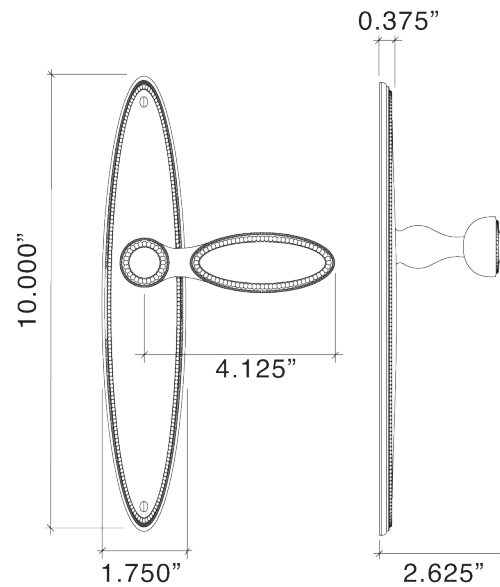

## Beaded Narrow Multi-Point Trim - American Cylinder

\*Multi-Point Trim is Made-to-Order

72701N Beaded Narrow American Cylinder Multi Point Active Function

72702N Beaded Narrow American Cylinder Multi Point Full Dummy

72703N Beaded Narrow American Cylinder Multi Point Passage Function

72704N Beaded Narrow American Cylinder Multi Point Patio Function

72705N Beaded Narrow American Cylinder Multi Point Fixed Exterior/Active Interior

Von Morris Beaded Multi-Point lock trim is Custom Made to Order. Your trim will be crafted to the door specifications/details/measurements you provide.

In classic Von Morris style, paying exacting attention to detail, all Von Morris Escutcheon Plates may be modified to fit a multitude of Multi-Point locks in either Euro Profile Cylinder or American Cylinder.