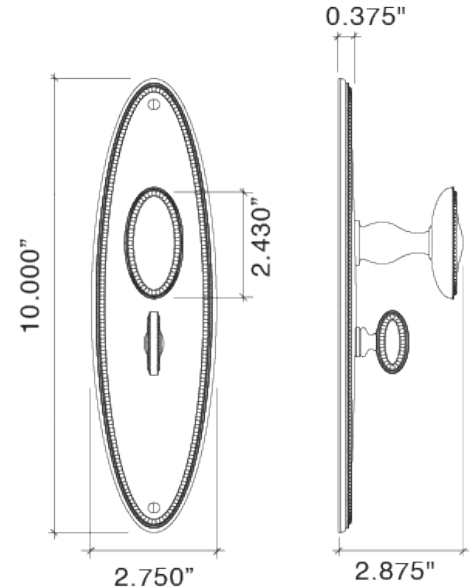

Tubular Latch Sets

817014 Beaded Escutcheon Set w/Knob - Tubular Passage Latch, 2-3/4 Back Set

817018 Beaded Escutcheon Set w/Knob - Tubular Passage Latch, 2-3/8 Back Set

817024 Beaded Escutcheon Set w/Knob - Tubular Privacy Latch, 2-3/4 Back Set

817028 Beaded Escutcheon Set w/Knob - Tubular Privacy Latch, 2-3/8 Back Set

817022 Beaded Escutcheon Set w/Knob - Privacy (Tubular Passage Latch with Mortise Bolt 2-3/8 Back Set)

Dummy Trim

81707 Beaded Escutcheon Set w/Knob - Single Dummy

81708 Beaded Escutcheon Set w/Knob - Pair of Dummies

Beaded Trim with Beaded Knob 8806-250

- Highly Detailed Beaded Design
- Forged Brass Escutcheon Inside and Outside
- Solid Forged Brass Knob/Lever
- Hand Polished
- Plates available with Cuts for all Von Morris Locks as well as Custom Cuts for other Manufacturers' Locks
- Specify door thickness when ordering
- All IML Privacy and Tubular Mortise Bolt Privacy Sets come with ER Trim Standard on the Exterior. Exterior Bit Key Trim can be substituted for no additional charge.