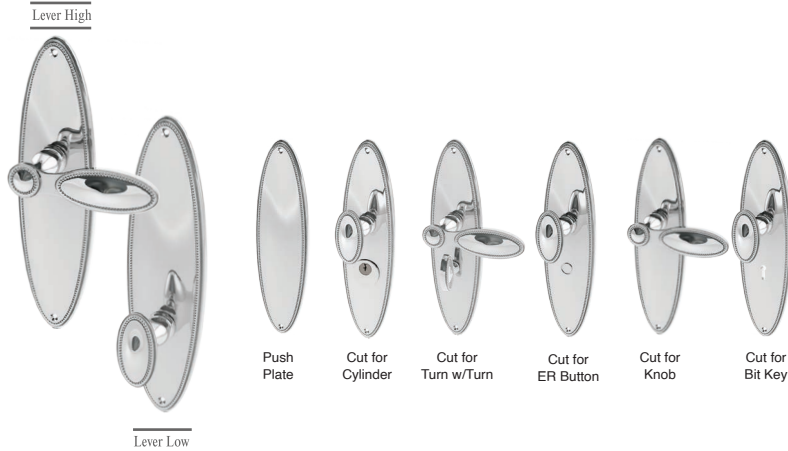

81704 Beaded Escutcheon Set w/Knob - Interior Mortise Single Cylinder Lock, 2.5" Backset

81705 Beaded Escutcheon Set w/Knob - Interior Mortise Double Cylinder Lock, 2.5" Backset

81706 Beaded Escutcheon Set w/Knob - Interior Mortise Patio Function Lock, 2.5" Backset

Tubular Latch Sets

817014 Beaded Escutcheon Set w/Knob - Tubular Passage Latch, 2-3/4 Back Set

817018 Beaded Escutcheon Set w/Knob - Tubular Passage Latch, 2-3/8 Back Set

817024 Beaded Escutcheon Set w/Knob - Tubular Privacy Latch, 2-3/4 Back Set

817028 Beaded Escutcheon Set w/Knob - Tubular Privacy Latch, 2-3/8 Back Set

817022 Beaded Escutcheon Set w/Knob - Privacy (Tubular Passage Latch with Mortise Bolt 2-3/8 Back Set)

Dummy Trim

81707 Beaded Escutcheon Set w/Knob - Single Dummy

81708 Beaded Escutcheon Set w/Knob - Pair of Dummies

Beaded Trim with Beaded Knob 8806-250

- Highly Detailed Beaded Design
- Forged Brass Escutcheon Inside and Outside
- Solid Forged Brass Knob/Lever
- Hand Polished
- Plates available with Cuts for all Von Morris Locks as well as Custom Cuts for other Manufacturers' Locks
- Specify door thickness when ordering
- All IML Privacy and Tubular Mortise Bolt Privacy Sets come with ER Trim Standard on the Exterior. Exterior Bit Key Trim can be substituted for no additional charge.