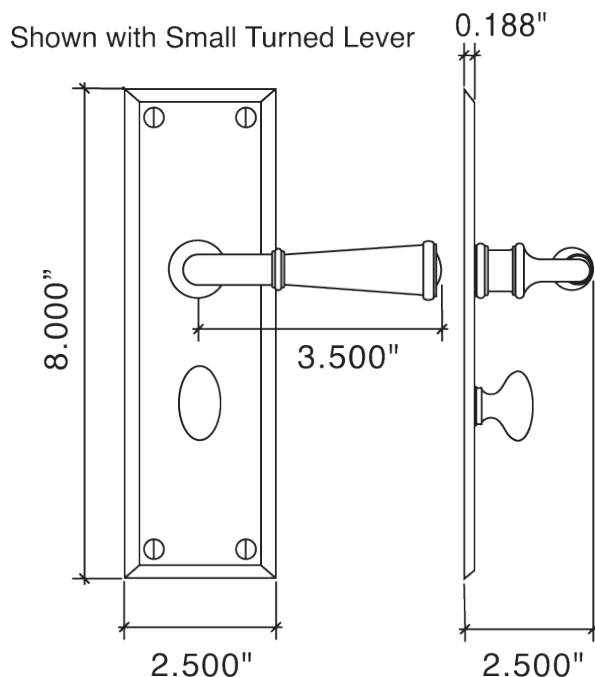

812128 Abington Escutcheon Set w/Lever - Tubular Privacy Latch, 2-3/8 Back Set

812122 Abington Escutcheon Set w/Lever - Privacy (Tubular Passage Latch with Mortise Bolt 2-3/8 Back Set)

Dummy Trim

81217 Abington Escutcheon Set w/Lever - Single Dummy

81218 Abington Escutcheon Set w/Lever - Pair of Dummies

- Classic Square Bevel Design
- Forged Brass Escutcheon Inside and Outside
- Solid Forged Brass Lever
- Hand Polished
- Plates available with Cuts for all Von Morris Locks as well as Custom Cuts for other Manufacturers' Locks

Additional Lever Options

8820
Traditional, Small Rose

8824
Wave, Small Rose

8825
Rat Tail, Small Rose

8828
Leaf, Small Rose

8821
Small Turned Lever, Small Rose
Also Available in a Large Lever 8821C

8826
Curved, Small Rose

Abington Escutcheon with Small Turned Lever and Turnpiece